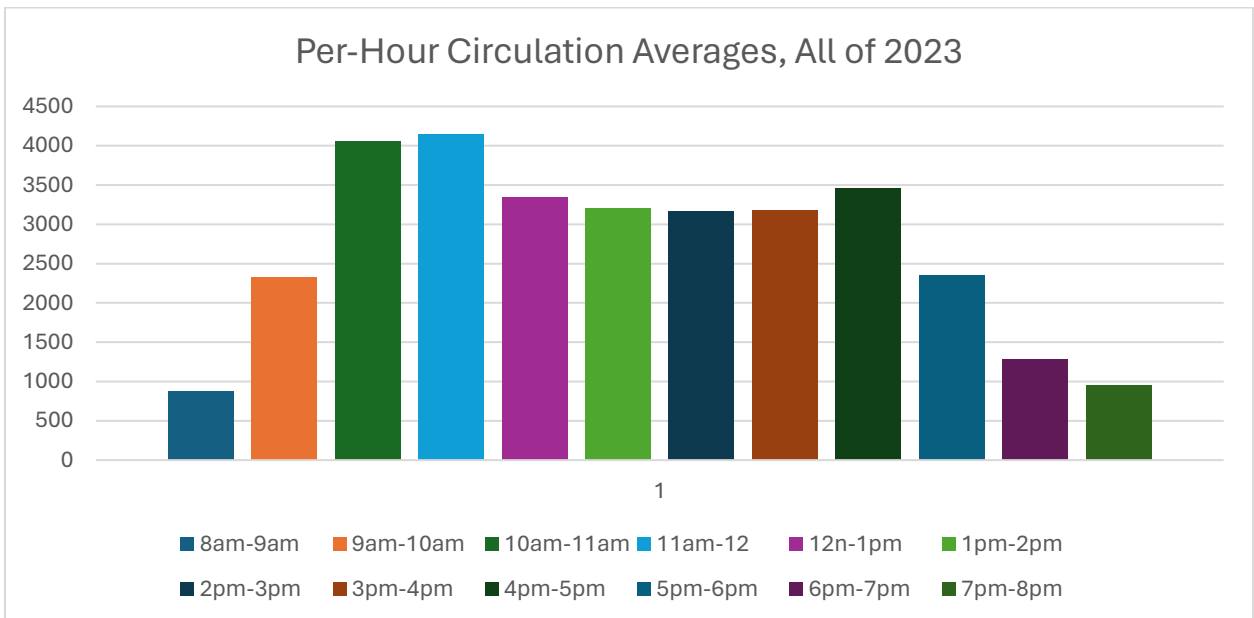

Sunday: 12:00 p.m. to 5:00 p.m.

Menasha:

Monday to Thursday: 8:30 a.m. to 8:30 p.m.

Friday: 8:30 a.m. to 6:00 p.m.

Saturday: 8:30 a.m. to 4:30 p.m.

Sunday: 1:00 p.m. to 5:00 p.m.

*Not a Winnefox library

2. Oshkosh Circulation by Hour

8am-9am	9am-10am	10am-11a	11am-12	12n-1pm	1pm-2pm	2pm-3pm	3pm-4pm	4pm-5pm	5pm-6pm	6pm-7pm	7pm-8pm
752	1926	3652	4525.667	3448	3362.333	3278.333	3174	3683.667	2166	1235.333	817

8am-9am	9am-10am	10am-11a	11am-12	12n-1pm	1pm-2pm	2pm-3pm	3pm-4pm	4pm-5pm	5pm-6pm	6pm-7pm	7pm-8pm
878.0833	2333.25	4053.417	4137.5	3340.833	3202.333	3163.5	3184.083	3463	2354.167	1287.083	952.25