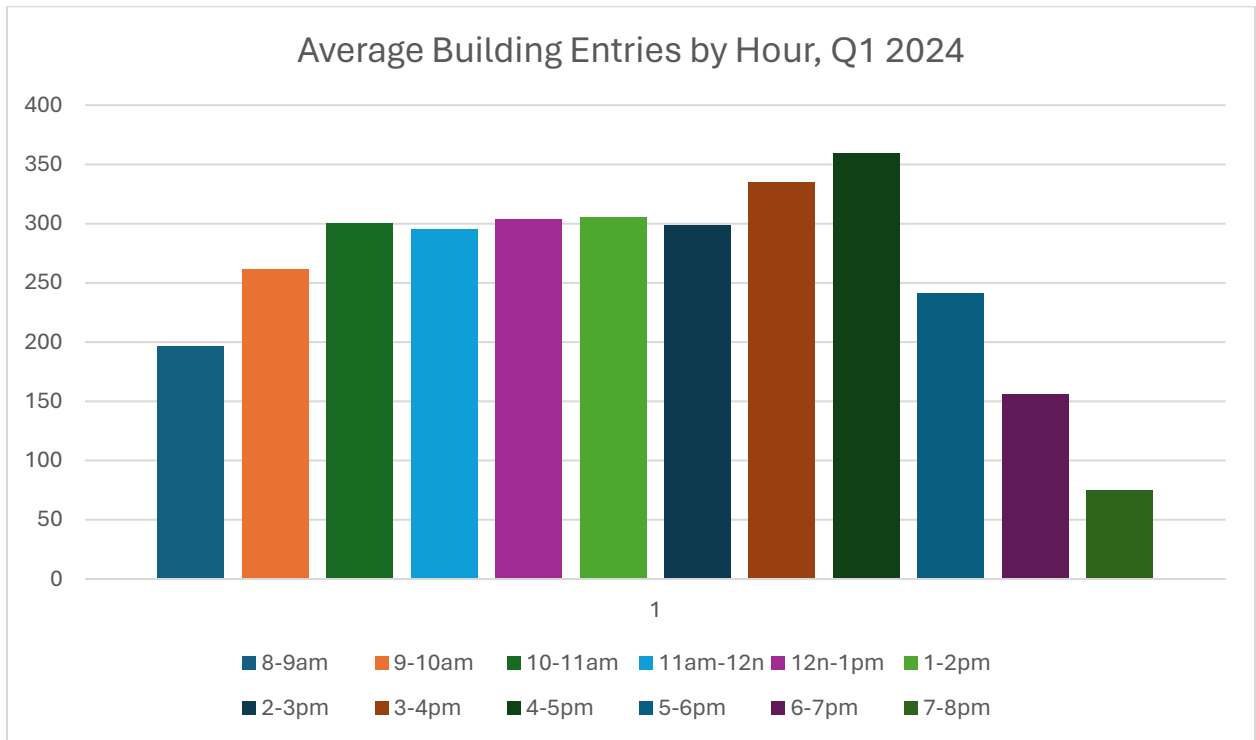

3. Oshkosh Building Entries by Hour

8-9am	9-10am	10-11am	11am-12n	12n-1pm	1-2pm	2-3pm	3-4pm	4-5pm	5-6pm	6-7pm	7-8pm
196.5333	261.2	300.0667	295.3333	303.6	305.4667	298.4	334.5333	358.7333	241.3333	155.3333	74.58333

Please note as you consider the per-hour statistics that the library is not open until 8pm all days of the week.