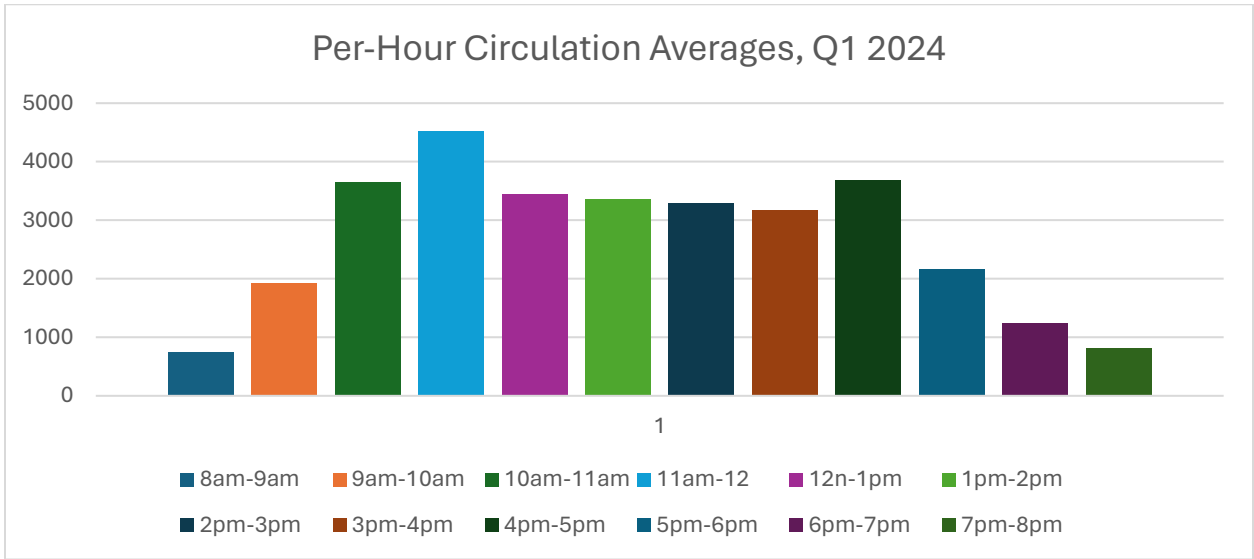

Sunday: 12:00 p.m. to 5:00 p.m.

Menasha:

Monday to Thursday: 8:30 a.m. to 8:30 p.m.

Friday: 8:30 a.m. to 6:00 p.m.

Saturday: 8:30 a.m. to 4:30 p.m.

Sunday: 1:00 p.m. to 5:00 p.m.

*Not a Winnefox library

2. Oshkosh Circulation by Hour

8am-9am	9am-10am	10am-11a	11am-12	12n-1pm	1pm-2pm	2pm-3pm	3pm-4pm	4pm-5pm	5pm-6pm	6pm-7pm	7pm-8pm
752	1926	3652	4525.667	3448	3362.333	3278.333	3174	3683.667	2166	1235.333	817

8am-9am	9am-10am	10am-11a	11am-12	12n-1pm	1pm-2pm	2pm-3pm	3pm-4pm	4pm-5pm	5pm-6pm	6pm-7pm	7pm-8pm
878.0833	2333.25	4053.417	4137.5	3340.833	3202.333	3163.5	3184.083	3463	2354.167	1287.083	952.25